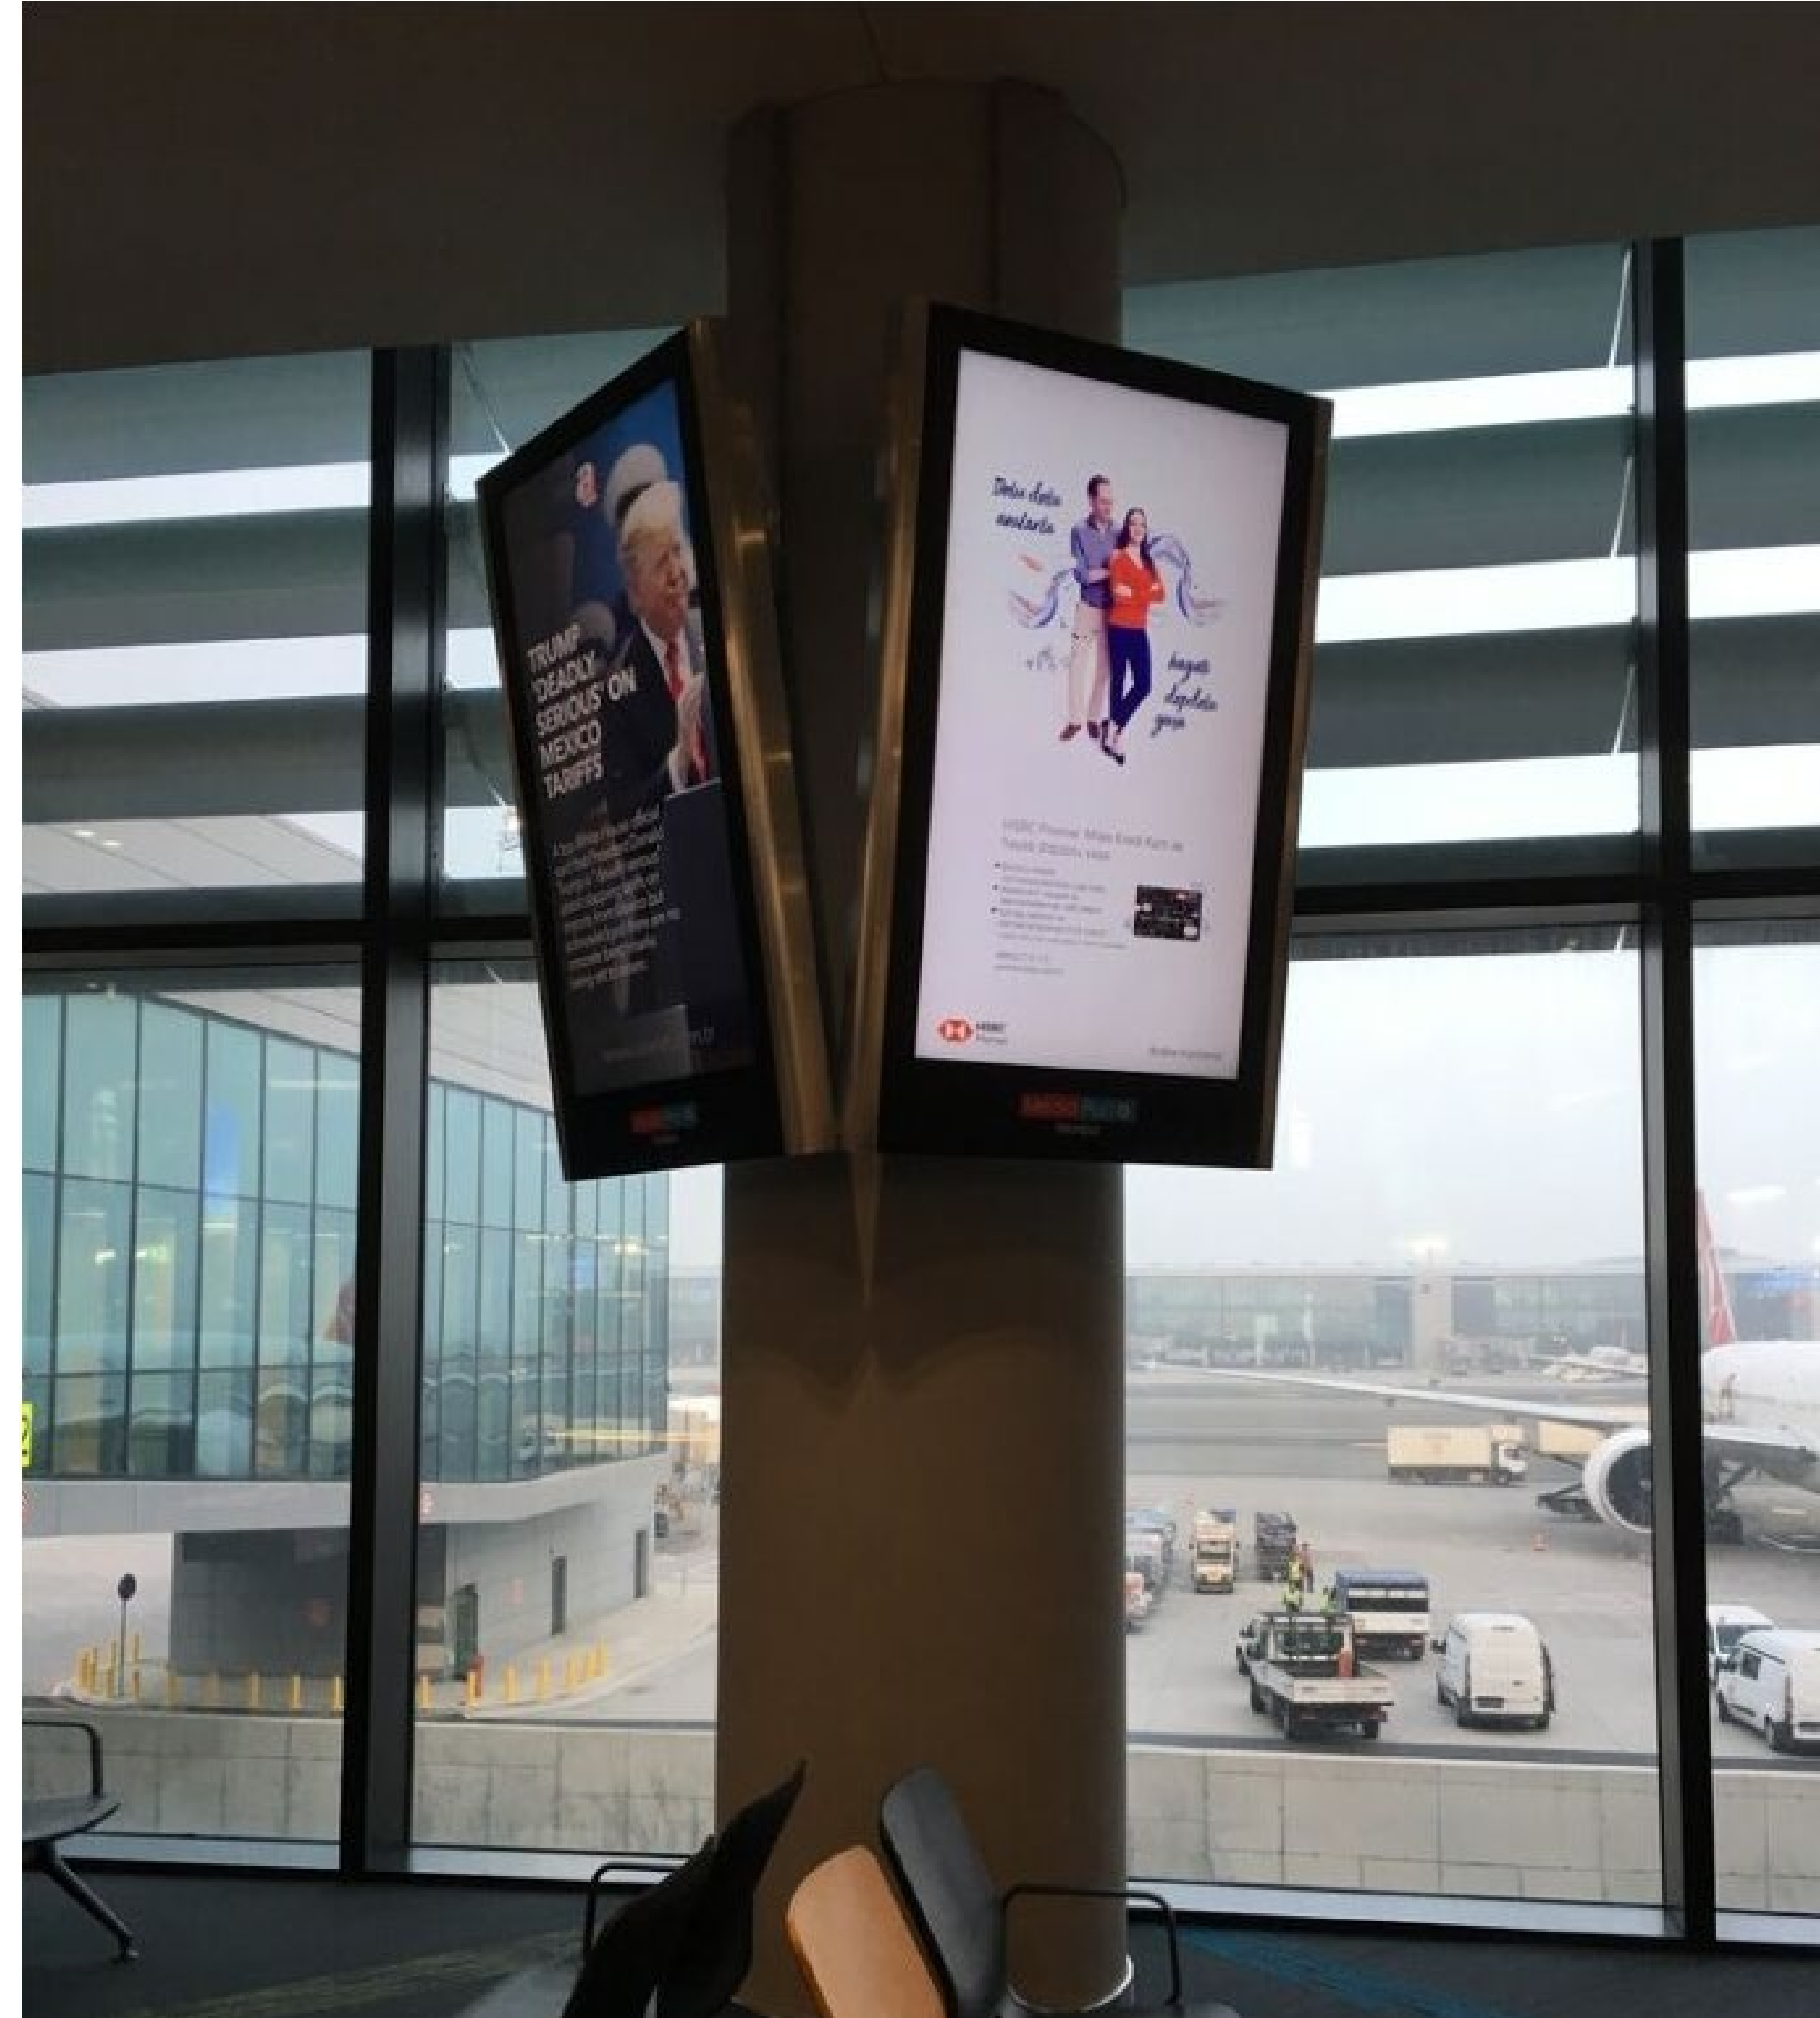

Indoor Information Displays: Smart, Aesthetic and Functional Solutions

Artech Information Displays are an innovative solution designed specifically for your corporate needs. They combine functionality and aesthetics. They can be managed from a single centre and easily publish different content.

- **Corporate Logo and Color Options:**
  With unique logo and colour options that fully reflect your corporate identity, the screens strengthen your brand value.
- **Impact Resistant Stainless Metal Body:**
  The hard, impact-resistant stainless metal body ensures long-lasting use and preserves the physical integrity of the screen.
- **3 mm Anti-Glare Shatterproof Glass:**
  3 mm thick anti-glare shatterproof glass minimizes reflection and glare while ensuring the long life of the screen with its durability.
- **Protection Against Dust and Moisture with Precision Filter:**
  The filter system protects the sensitive electronics inside from dust and moisture, improving the display's performance and ensuring long-lasting use.
- **Instant Problem Analysis and Solution with Remote Connection:**
  The advanced remote connectivity feature ensures that any problem is detected instantly and resolved quickly. This guarantees the uninterrupted operation of the display.

Scan the QR code for detailed information about
ARTECH Indoor Information Displays.