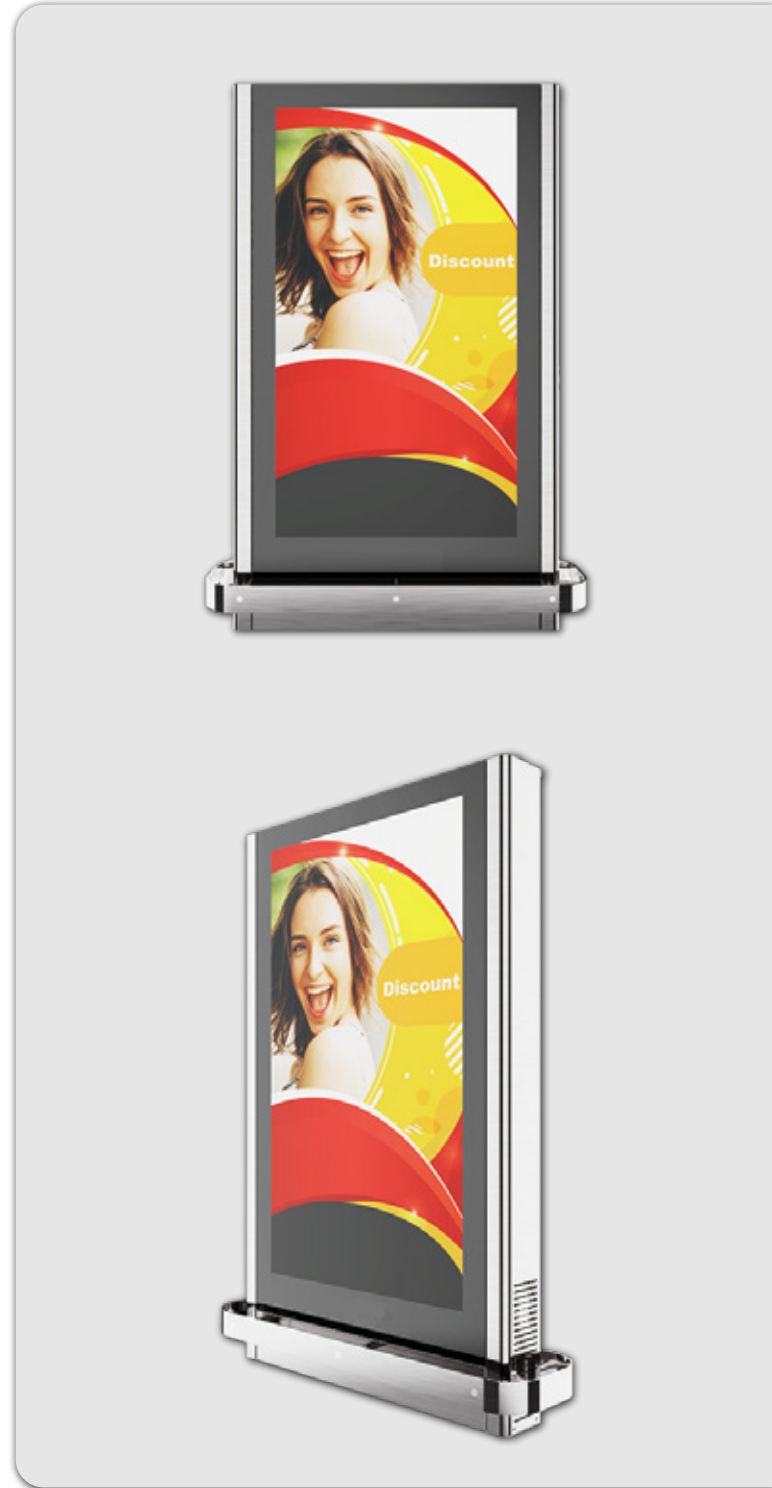

Elegant Design and
Interactive Solutions

Customization with
Corporate Color and
Logo

Vandal Resistant
Structure