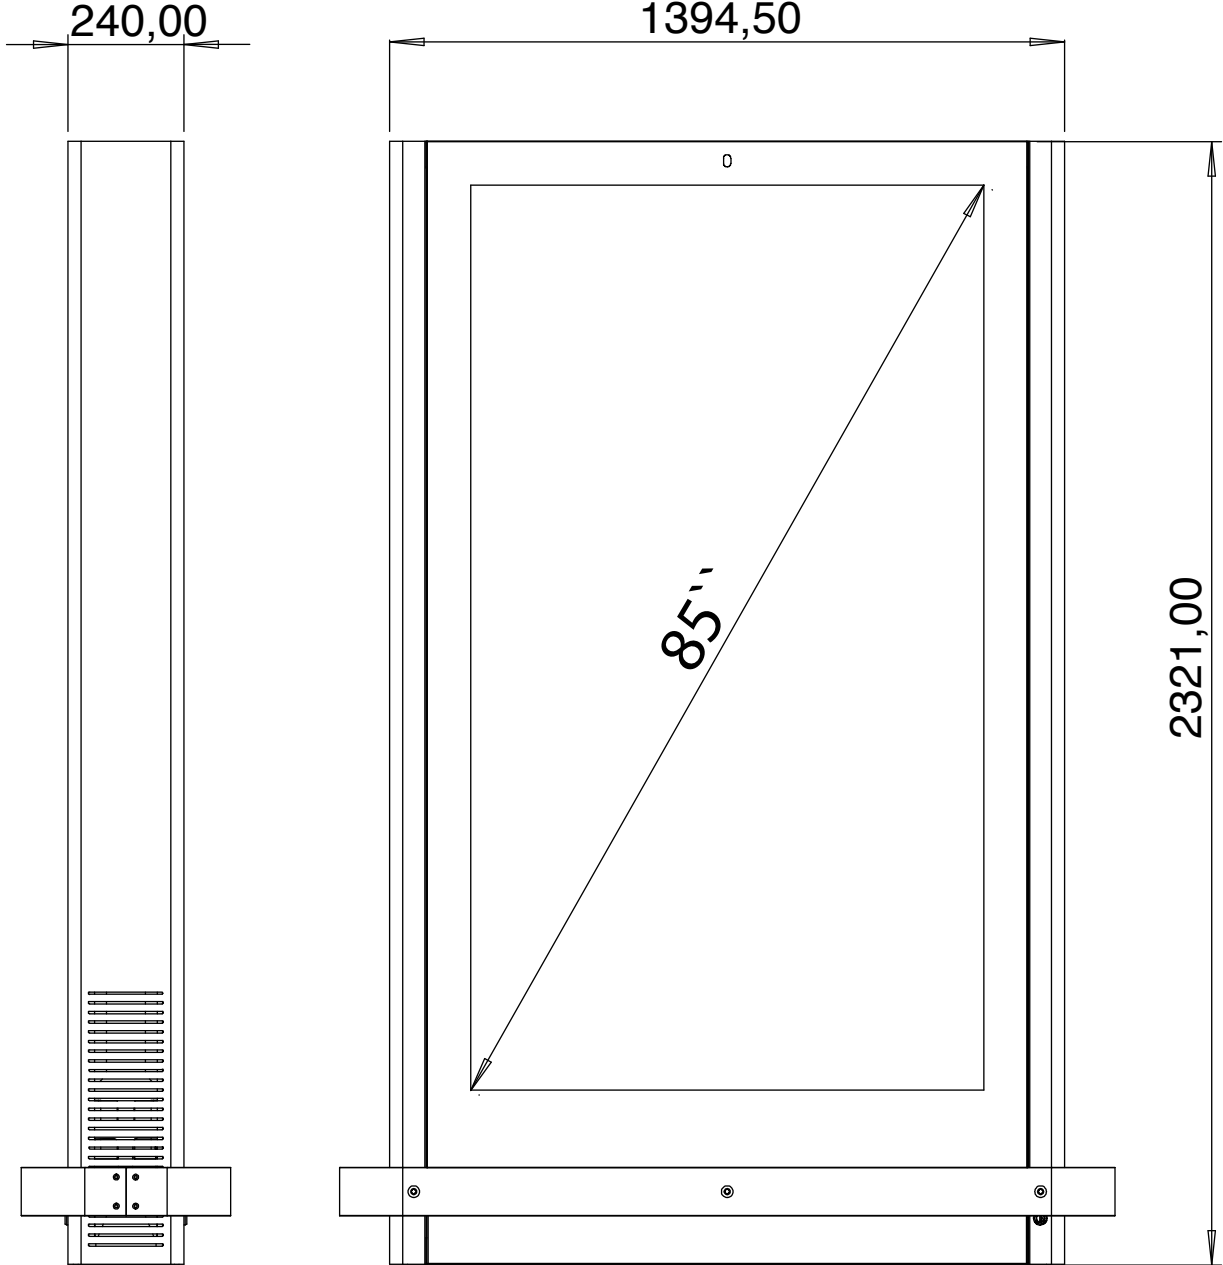

Vandal Resistant  
Structure

**Totem  
T-385-Case**

**FEED**

**Input** : 220VAC

**LCD SCREEN**

**Type & Size** : 85"

**Screen** : Single/Double(Optional)

**ENVIRONMENTAL FEATURES**

**Case** : Stainless Steel Case

**Weight** : Variable According to Screen Size

**Dimensions** : Variable According to Screen Size

**Mounting** : Floor Fixed

**Glass** : Special Anti Reflection

Tel: +90 216 365 82 50  
Faks: +90 216 365 82 30