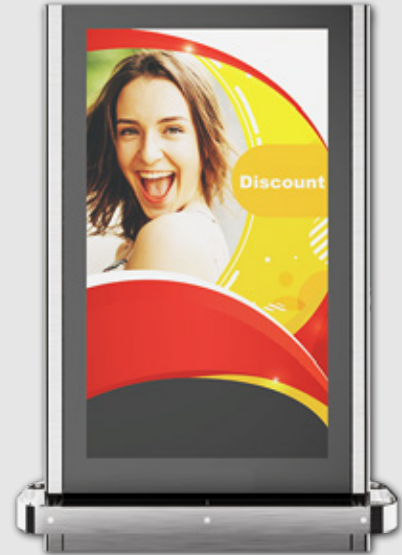

**Totem
T-375-Case**

FEED

Input : 220VAC

LCD SCREEN

Type & Size : 75"

Screen : Single/Double(Optional)

ENVIRONMENTAL FEATURES

Case : Stainless Steel Case