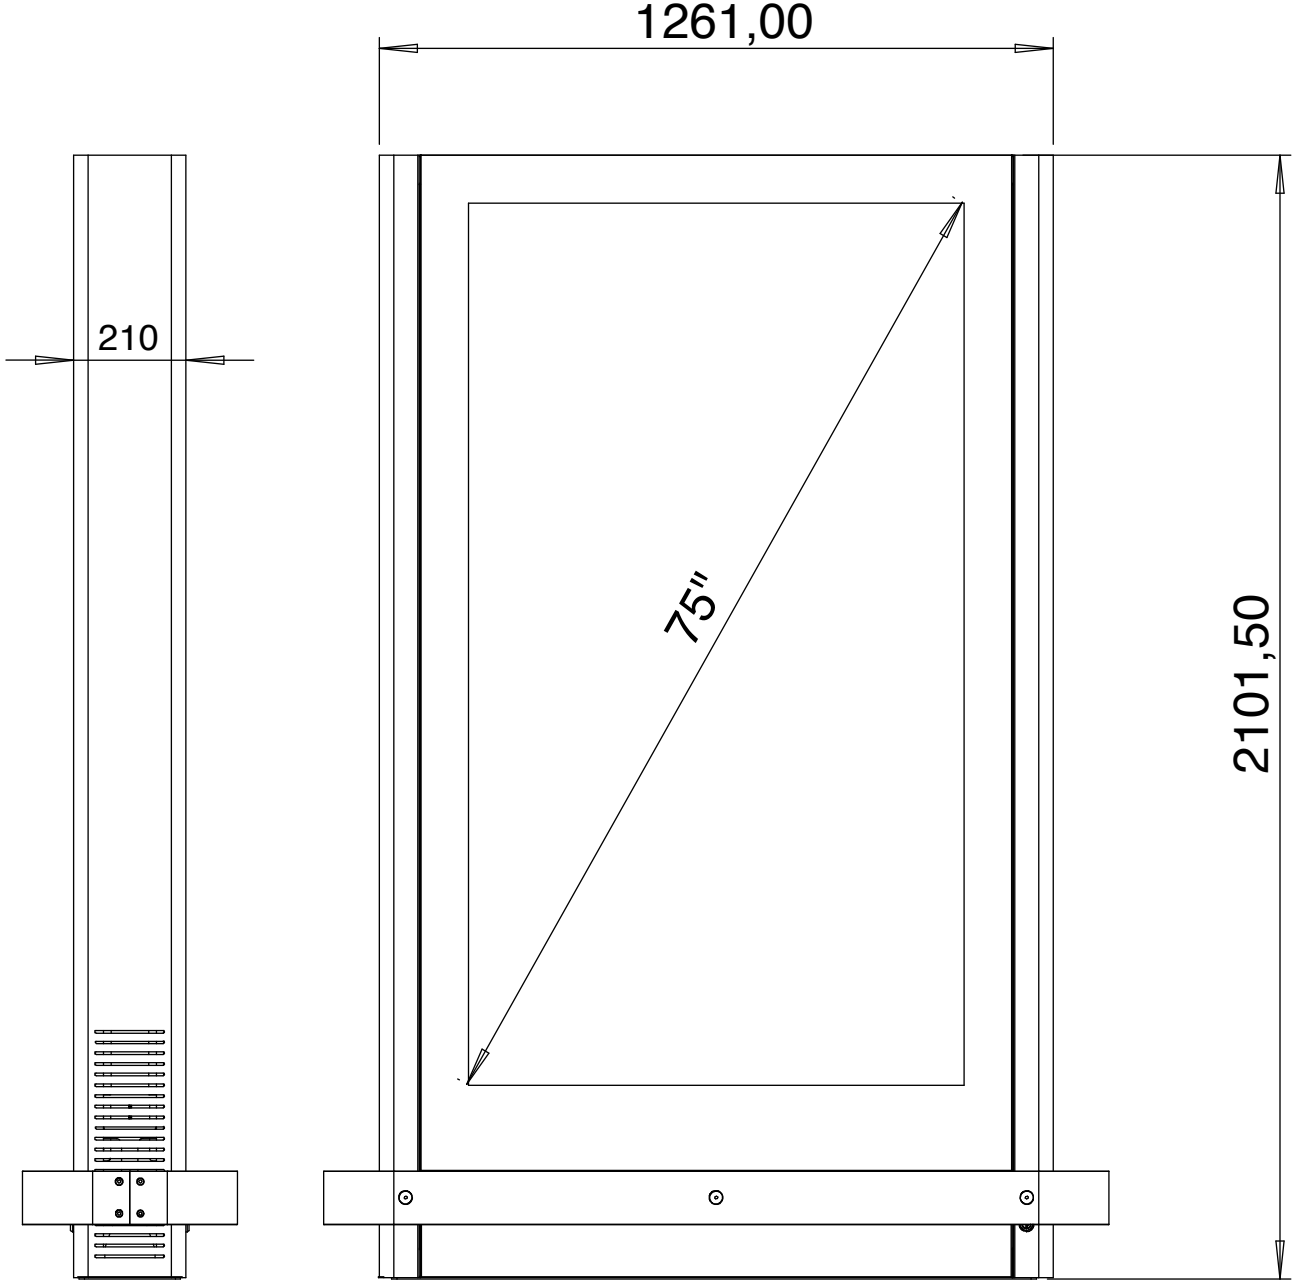

Tel: +90 216 365 82 50
Faks: +90 216 365 82 30

info@cizgi.net
www.cizgi.net

Merve Mah. Necip Fazıl Cad. No:8 34791
Sancaktepe - İstanbul