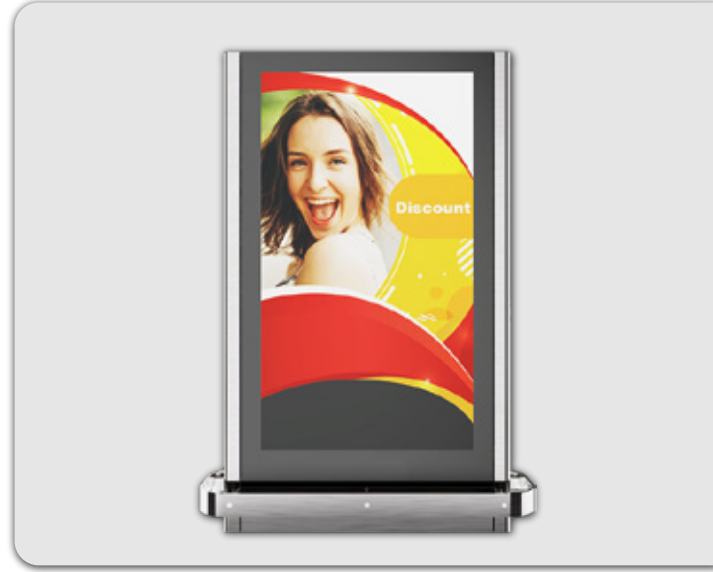

Totem T-375-Case

Artech Indoor Totems; is a digital information solution with its aesthetic design and touch options, that enables you to carry out your advertising, promotion activities and publish contents in many formats.

Artech Digital Signage solutions; has the advantages of cost saving and efficiency, time saving, multi-purpose usage, real time announcement publishing and prestigious corporate image.

Features;

- ✓ Original Design
- ✓ Customization
- ✓ 3 Year Warranty and Sustainable Spare Parts Supply
- ✓ High Quality Technical Service Support
- ✓ Industrial System Technologies Experience

Area of Usage

SHOPPING

HEALTHCARE

EDUCATION

SMART CITY

ENTERTAINMENT

TOURISM

www.cizgi.net

www.artech-ipc.com.tr

[cizgi-teknoloji](https://www.linkedin.com/company/cizgi-teknoloji)

ÇİZGİ TEKNOLOJİ