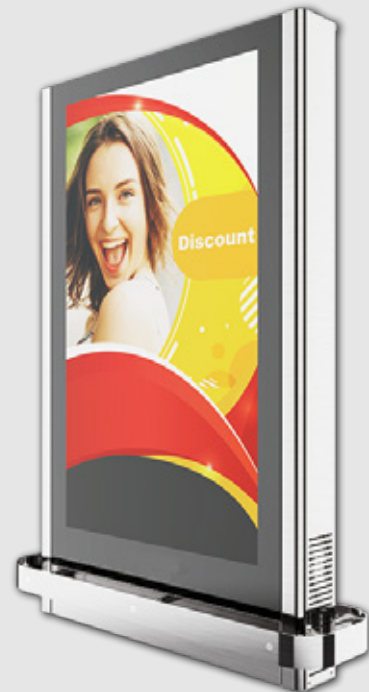

**Totem
T-375-Case**

FEED

Input : 220VAC

LCD SCREEN

Type & Size : 75"

Screen : Single/Double(Optional)

ENVIRONMENTAL FEATURES

Case : Stainless Steel Case