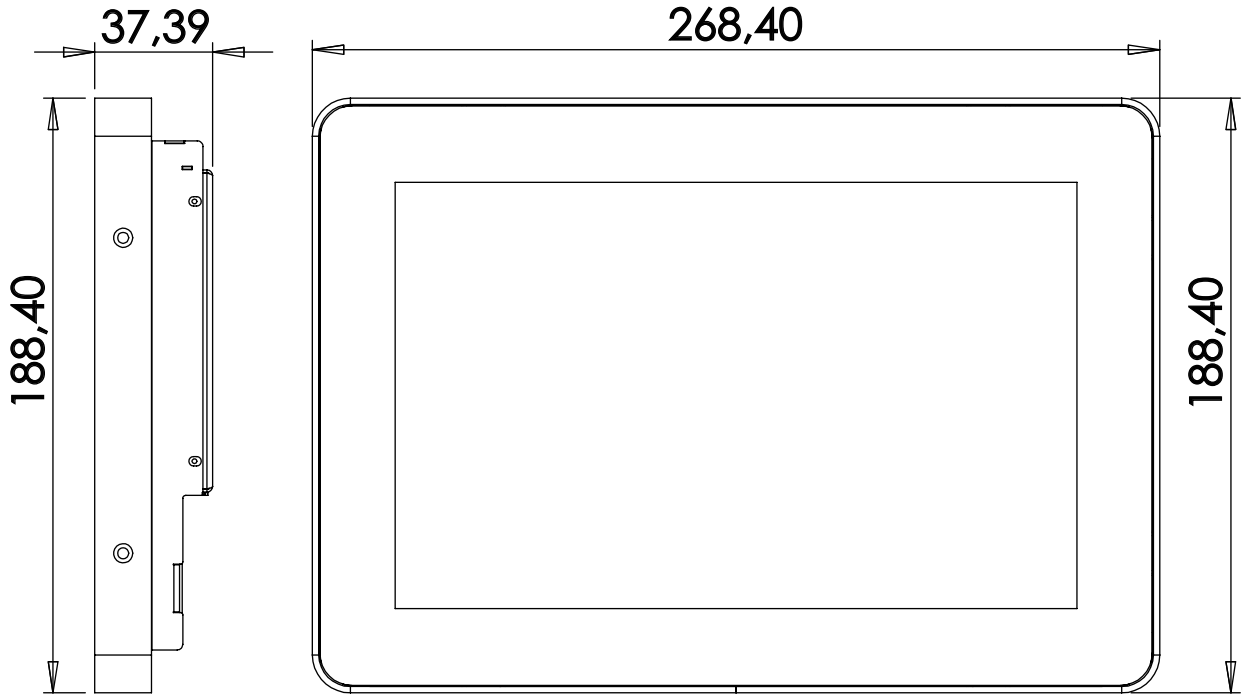

Tel: +90 216 365 82 50
Faks: +90 216 365 82 30

info@cizgi.net
www.cizgi.net

Merve Mah. Necip Fazıl Cad. No:8 34791
Sancaktepe - İstanbul