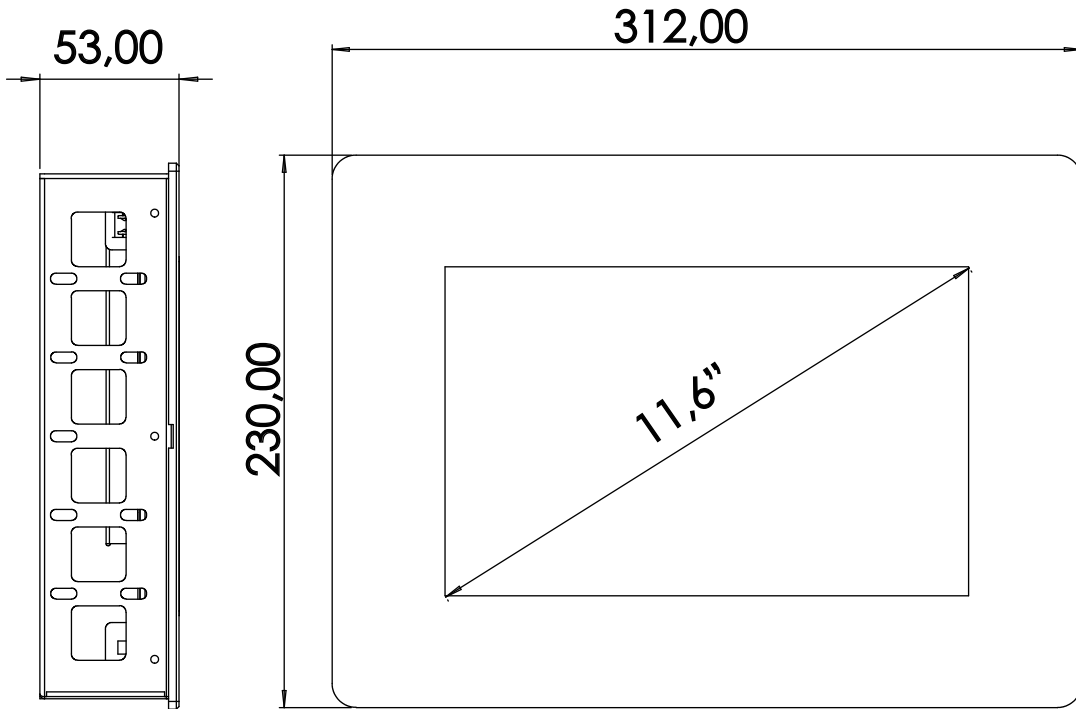

Tel: +90 216 365 82 50

Faks: +90 216 365 82 30

info@cizgi.net

www.cizgi.net

Merve Mah. Necip Fazıl Cad. No:8 34791
Sancaktepe – İstanbul