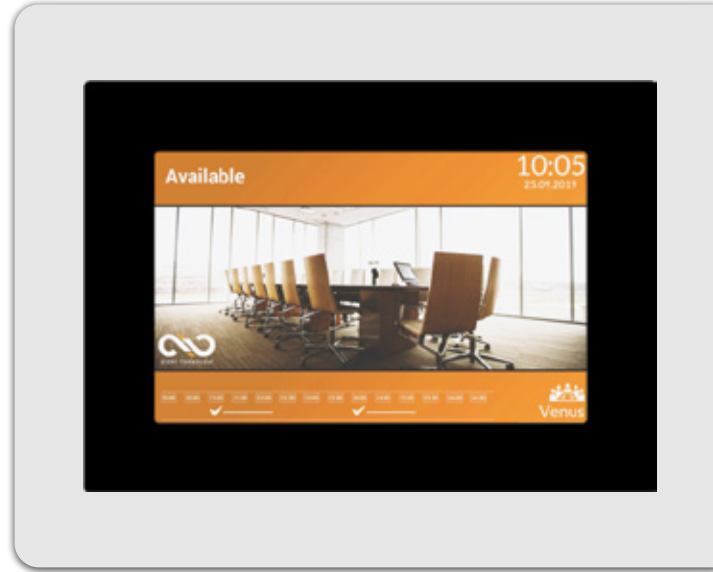

Professional Information Display OPC-310 AND

Artech Door Information Screens are specially designed for your corporate identity and architectural decoration. It is used for guidance and information in various environments such as hotels, hospitals, meeting rooms, conference rooms.

Artech Digital Signage solutions; has the advantages of cost saving and efficiency, time saving, multi-purpose usage, real time announcement publishing and prestigious corporate image.

Features;

- ✓ Original Design
- ✓ Customization
- ✓ 3 Year Warranty and Sustainable Spare Parts Supply
- ✓ High Quality Technical Service Support
- ✓ Industrial System Technologies Experience

SHOPPING

HEALTHCARE

EDUCATION

SMART CITY

ENTERTAINMENT

TOURISM

www.cizgi.net

www.artech-ipc.com.tr

[cizgi-teknoloji](https://www.linkedin.com/company/cizgi-teknoloji)

ÇİZGİ TEKNOLOJİ