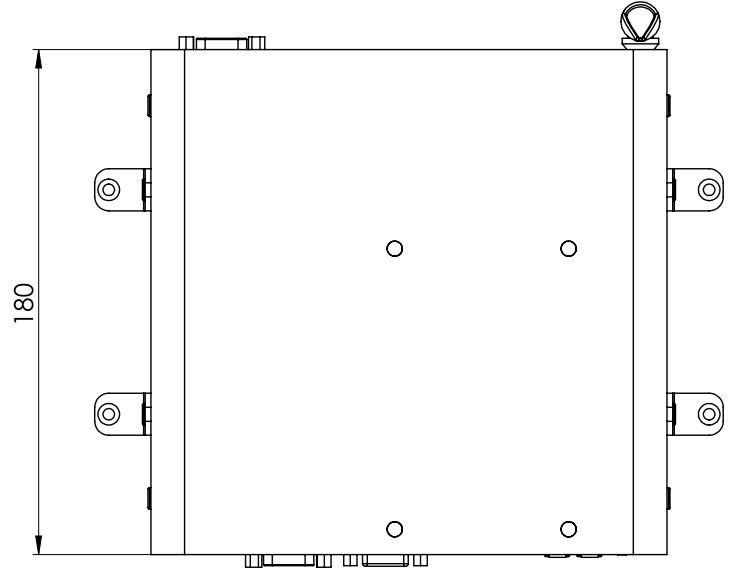

DATA STORAGE

HDD Type	: M.2 in Vibration Resistant Slot
HDD Storage	: 64GB/ 128GB/ 256GB/ 512GB 0-70Cdeg Wide Temp. Range

FEED

Input	: 110 / 220VAC or / 24VDC
Adapter	: -

LCD SCREEN

Size/Type	: -
Max Resolution	: -
Pixel Pitch	: -
Max Color	: -
Brightness	: -
Contrast Ratio	: -
Viewing Angle	: -
Back Light MTBF	: -
Touch Screen	: -

VIDEO OUTPUT

Tip	: HDMI/VGA
Max Resolution	: 4096x2160

ENVIRONMENTAL FEATURES

Working Temp	: 0 ~ 60 ° C
Storage Humidity	: 5 ~ 95% (Non-Condensing)
Case	: Metal
Front Frame	: IP54
Weight	: 1,4 kg
Dimensions	: -
Mounting	: Panel