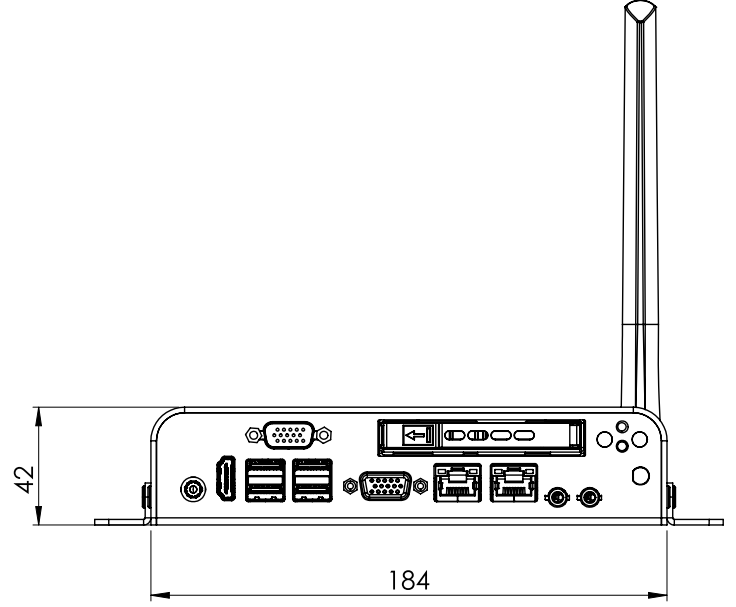

Serial Port	: RS-232/422/485
Usb Port	: 4 x USB 3.0
LAN	: Dual LAN; Dual Gigabit 10/100/1000
Wireless LAN	: 802.11 b / g / n (Optional)
Sound	: Line In & Out (AC'97 Codec Audio)
Expansion Slot	: 1xM.2 Akey / 1xM.2 B Key

DATA STORAGE

HDD Type	: M.2 in Vibration Resistant Slot
HDD Storage	: 64GB/ 128GB/ 256GB/ 512GB 0-70Cdeg Wide Temp. Range

FEED

Input	: 110 / 220VAC or / 24VDC
Adapter	: -

LCD SCREEN

Size/Type	: -
Max Resolution	: -
Pixel Pitch	: -
Max Color	: -
Brightness	: -
Contrast Ratio	: -
Viewing Angle	: -
Back Light MTBF	: -
Touch Screen	: -

VIDEO OUTPUT

Tip	: HDMI/VGA
Max Resolution	: 4096x2160

ENVIRONMENTAL FEATURES

Working Temp	: 0 ~ 60 ° C
Storage Humidity	: 5 ~ 95% (Non-Condensing)
Case	: Metal
Front Frame	: IP54
Weight	: 1,4 kg
Dimensions	: -
Mounting	: Panel