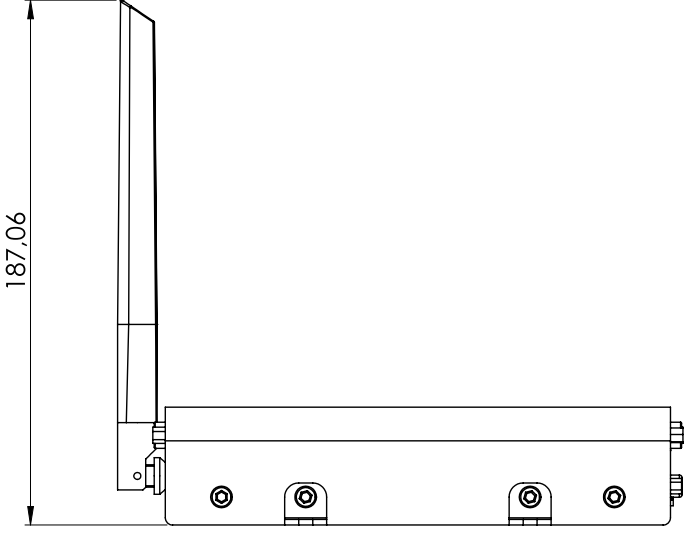

DATA STORAGE

HDD Type	: M.2 in Vibration Resistant Slot
HDD Storage	: 64GB/ 128GB/ 256GB/ 512GB 0-70Cdeg Wide Temp. Range

FEED

Input	: 110 / 220VAC or / 24VDC
Adapter	: -

LCD SCREEN

Size/Type	: -
Max Resolution	: -
Pixel Pitch	: -
Max Color	: -
Brightness	: -
Contrast Ratio	: -
Viewing Angle	: -
Back Light MTBF	: -
Touch Screen	: -

VIDEO OUTPUT

Tip	: HDMI/VGA
Max Resolution	: 4096x2160

ENVIRONMENTAL FEATURES

Working Temp	: 0 ~ 60 ° C
Storage Humidity	: 5 ~ 95% (Non-Condensing)
Case	: Metal
Front Frame	: IP54
Weight	: 1,4 kg
Dimensions	: -
Mounting	: Panel